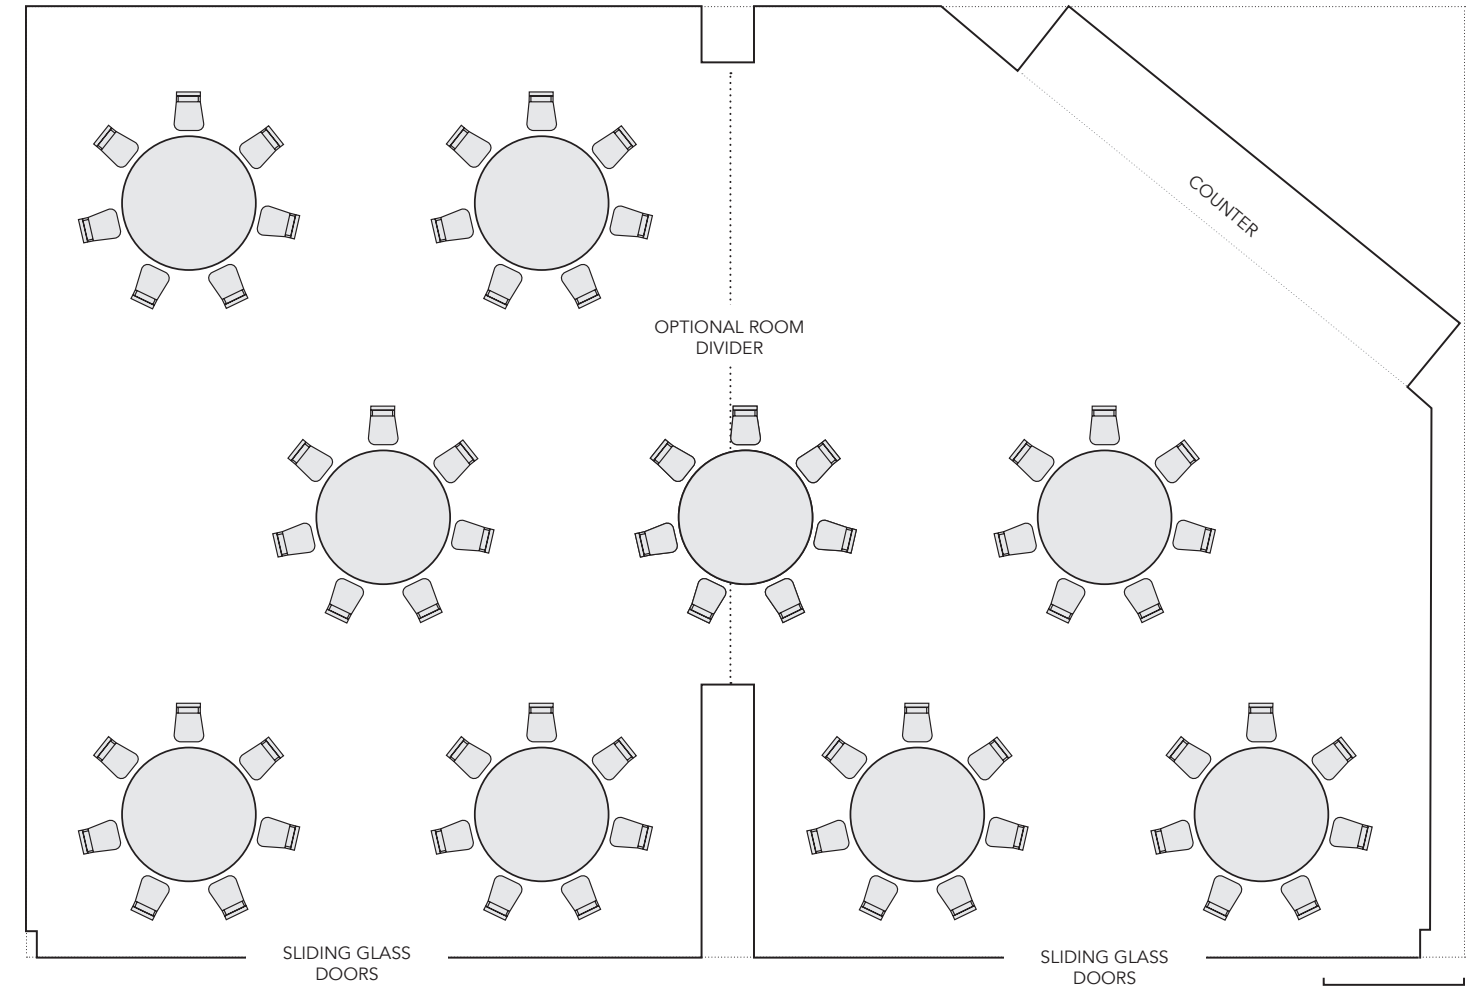

HORIZON TERRACE

CAPACITY: 65 · AVAILABLE FOR LUNCH OR DINNER

Within the 8th Floor of the Ritz Carlton Residences, Waikiki Beach
Private Dining Space - *Projector, Corded Microphone, and Screen Available*
**Decorations Exclusive of Event Space Rates.*

QUIORAWAIKIKI.COM | EVENTS@GLIONHAWAII.COM
383 Kalaimoku St. Honolulu, HI 96815

HORIZON TERRACE

ROUND OR BANQUET STYLE TABLES AVAILABLE PER GUEST PREFERENCE/GUEST COUNT

QUIORA + HORIZON TERRACE

CAPACITY: 120