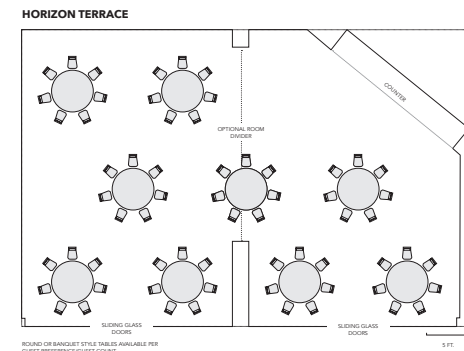

HORIZON TERRACE

CAPACITY: 65 · AVAILABLE FOR LUNCH OR DINNER

Within the 8th Floor of the Ritz Carlton Residences, Waikiki Beach
Private Dining Space - *Projector, Corded Microphone, and Screen Available*
**Decorations Exclusive of Event Space Rates.*

QUIORAWAIKIKI.COM | EVENTS@GLIONHAWAII.COM
383 Kalaimoku St. Honolulu, HI 96815

HORIZON TERRACE

ROUND OR BANQUET STYLE TABLES AVAILABLE PER GUEST PREFERENCE/GUEST COUNT

QUIORA + HORIZON TERRACE

CAPACITY: 120