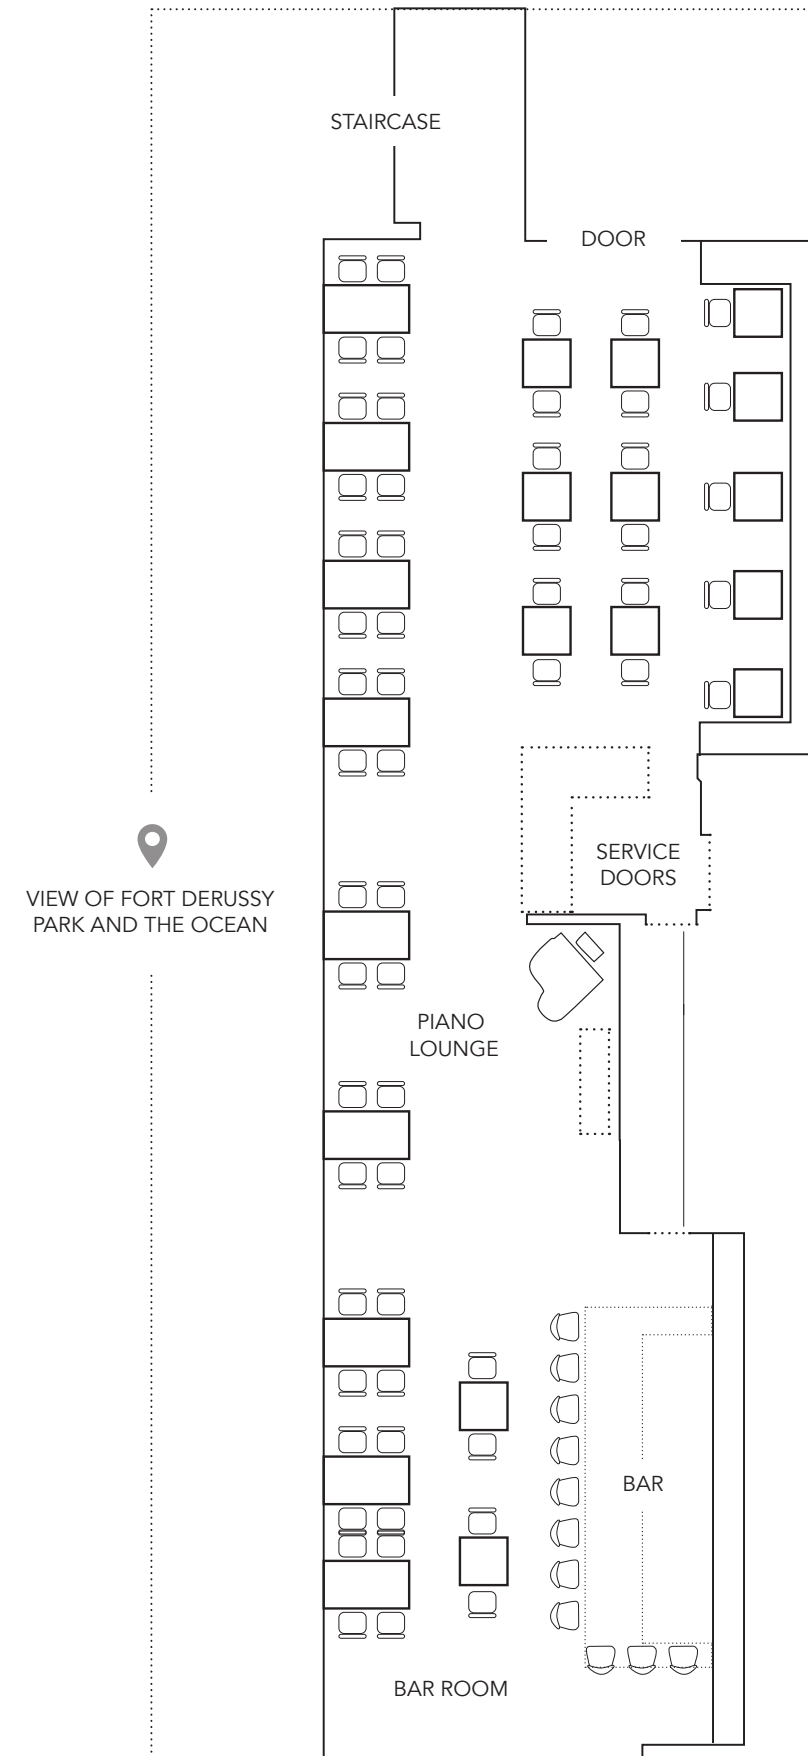

LA VIE FLOOR PLAN

La Vie LA VIE
by G.LION

CAPACITY: 55 · AVAILABLE FOR DINNER ONLY

Sitting High on the 8th Floor of the Ritz Carlton Residences, Waikiki Beach
Open Air Dining, Overlooking Waikiki's Skyline & the Pacific Ocean.