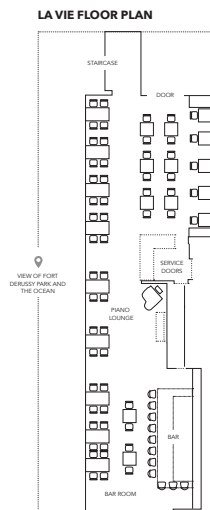

LA VIE FLOOR PLAN

La Vie LA VIE
by G.LION

CAPACITY: 55 · AVAILABLE FOR DINNER ONLY

Sitting High on the 8th Floor of the Ritz Carlton Residences, Waikiki Beach
Open Air Dining, Overlooking Waikiki's Skyline & the Pacific Ocean.